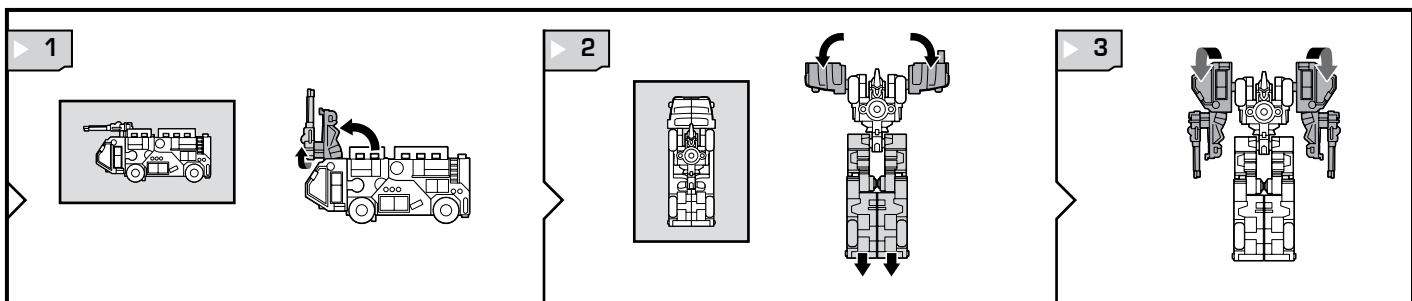

CHANGING TO ROBOTS

Reverse order of instructions to convert back into vehicles or beast.