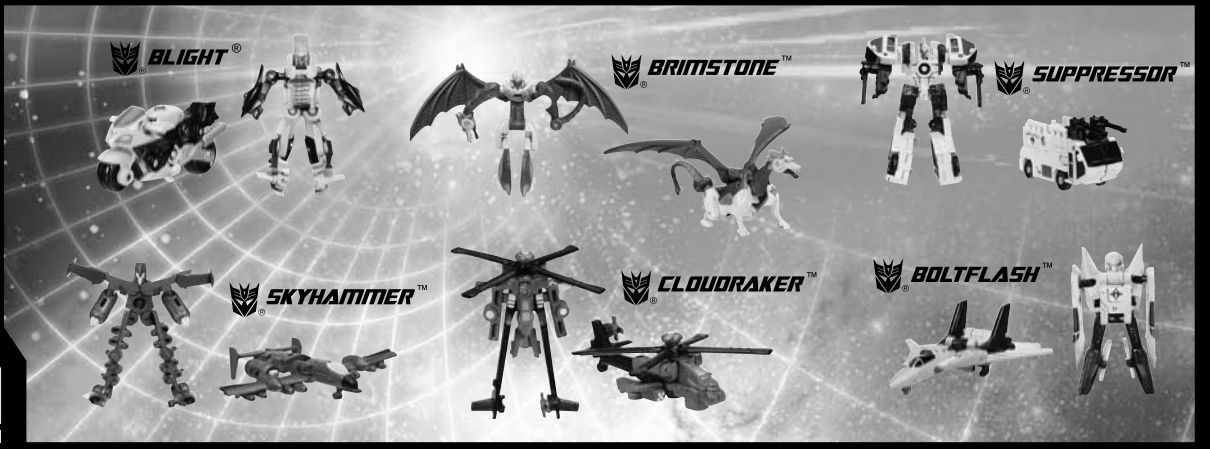

TRANSFORMERS UNIVERSE

NOTE: Some parts are made to detach if excessive force is applied and are designed to be reattached if separation occurs. Adult supervision may be necessary for younger children.